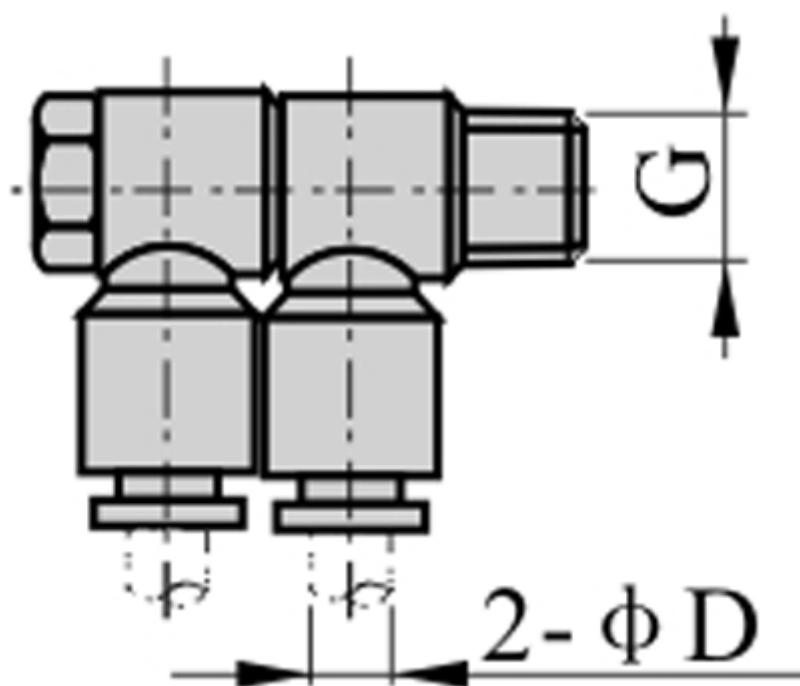

# Data Sheet

Article number: 58EPHW602  
Description: Fitting EPHW602 Double angle  
Thread 1/4", tube diameter - 6

## Measures

D = 6  
Thread = 1/4"